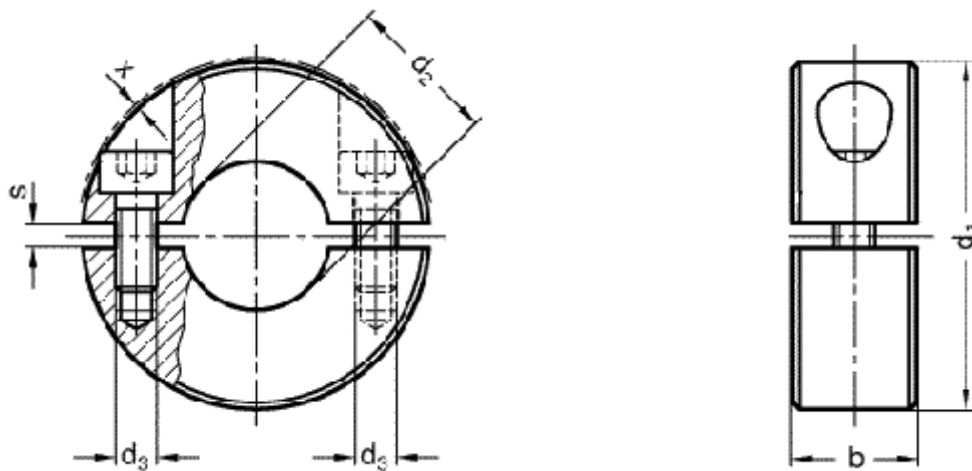

Data Sheet

Article number: 20707236B15NI

Description: E+G Stainless steel split set GN 707.2-36-B15-NI
, 2-pieces

Measures

$b = 13$
 $d_1 = 36$
 $d_2 = B 15$
 $d_3 = M5$
 $s = 2.1$
 $x = 1.4$